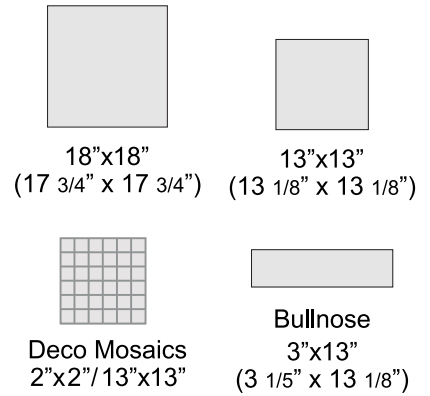

VITROMEX[®]
MY PLACE, MY WORLD

CLASSICO

Classico

Athena

Zeus

Poseidón

Available Sizes & Trim

Packaging Information

	18"x18"	13"x13"
Pieces/carton	8	13
Cartons/pallet	48	48
Sq.Ft./carton	17.50	15.52
Lbs/piece	8.81	3.99
Lbs/carton	70.48	51.89
Lbs/pallet	3,427.31	2,533

Technical information

Medium residential / Light commercial traffic