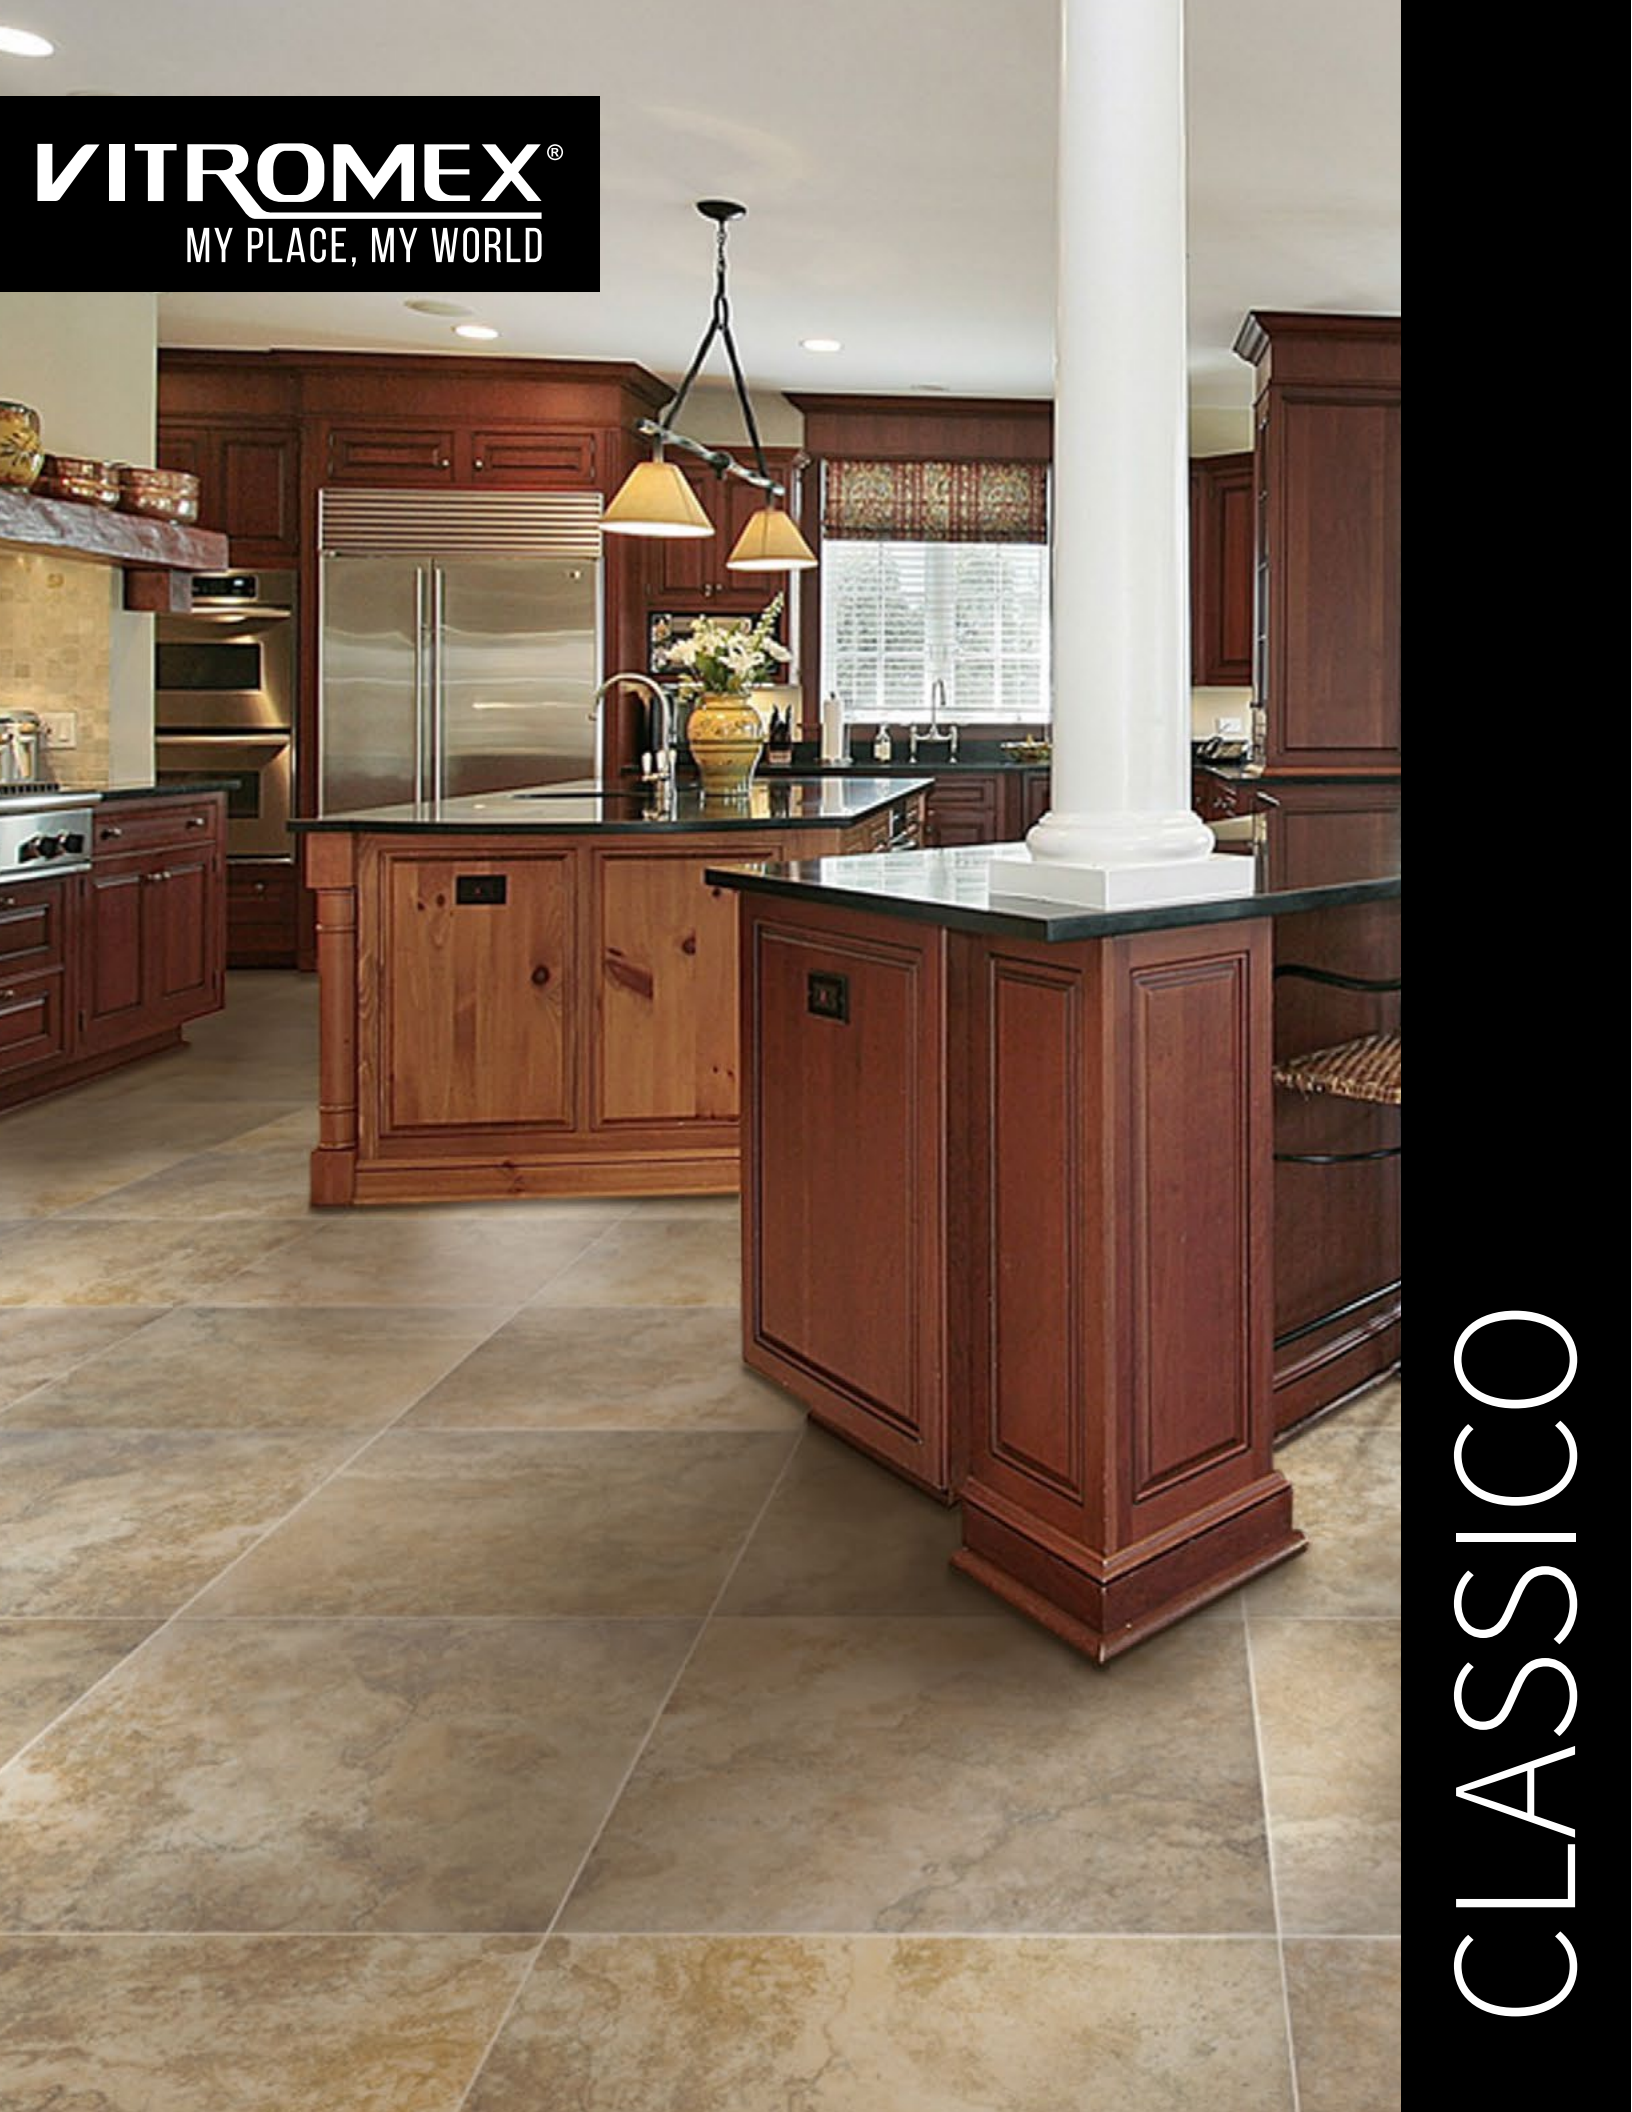

VITROMEX[®]
MY PLACE, MY WORLD

CLASSICO

Classico

Athena

Zeus

Poseidón

Available Sizes & Trim

Packaging Information